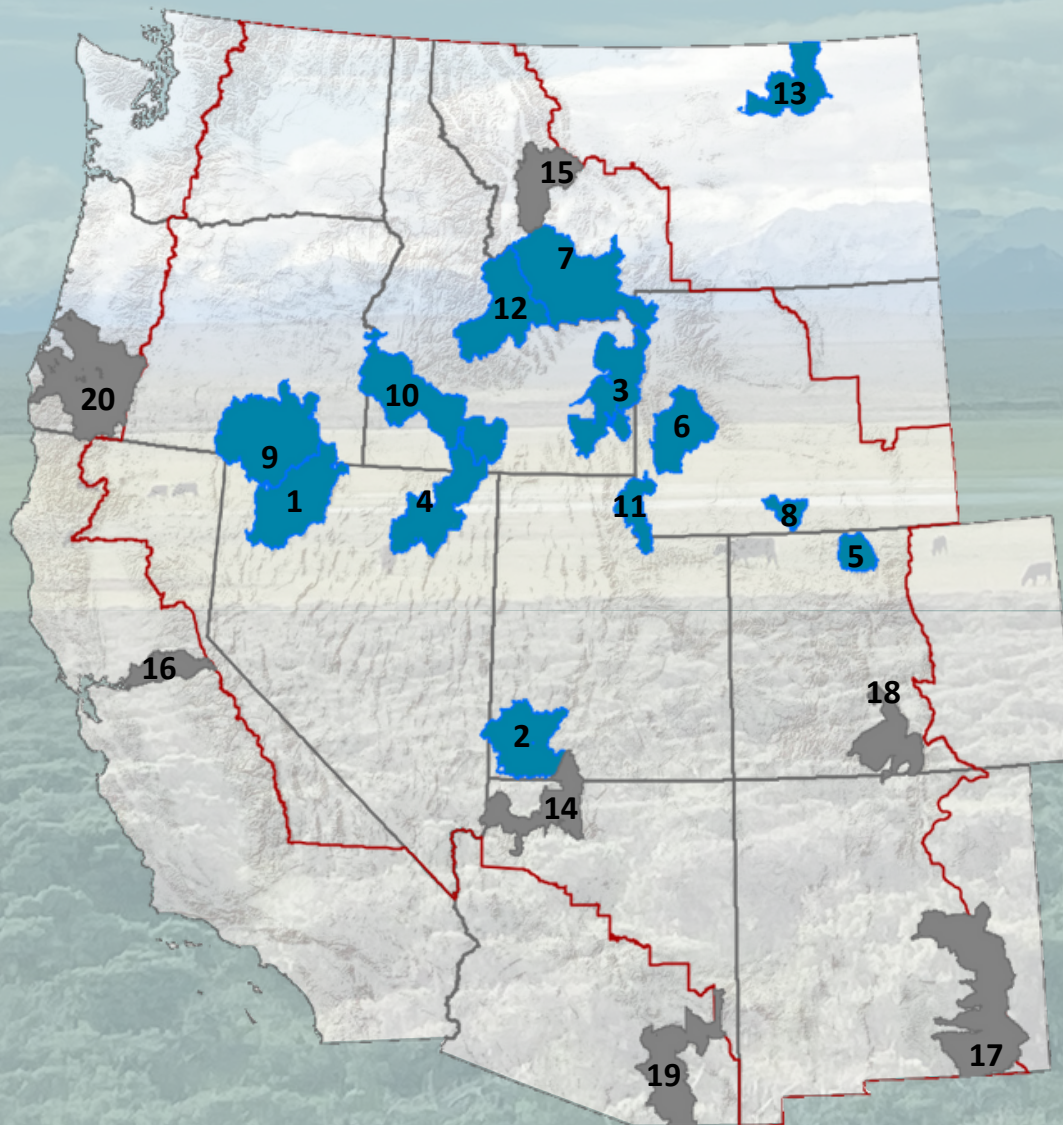

Targeted Capacity Support in BLM Restoration Landscapes

- IWJV Boundary
- IWJV Engagement
- No IWJV Engagement

- 1. Montana Mountains
- 2. Color Country Converging
- 3. East Idaho Rivers and Plains
- 4. Humboldt O'Neil Basin
- 5. North Park
- 6. La Barge
- 7. Big Hole, Southwest MT
- 8. Muddy Creek
- 9. Southeast Oregon Sagebrush
- 10. Snake River Plain
- 11. Upper Bear River
- 12. Upper Salmon River
- 13. The Sagebrush Anchor, North Central MT ---

- 14. Yanawant
- 15. Blackfoot-Clark Fork
- 16. Cosumnes
- 17. Lower Pecos
- 18. San Luis Valley
- 19. Sky Islands
- 20. Southwest Oregon
- 21. Birch Creek and Fortymile Wild & Scenic River