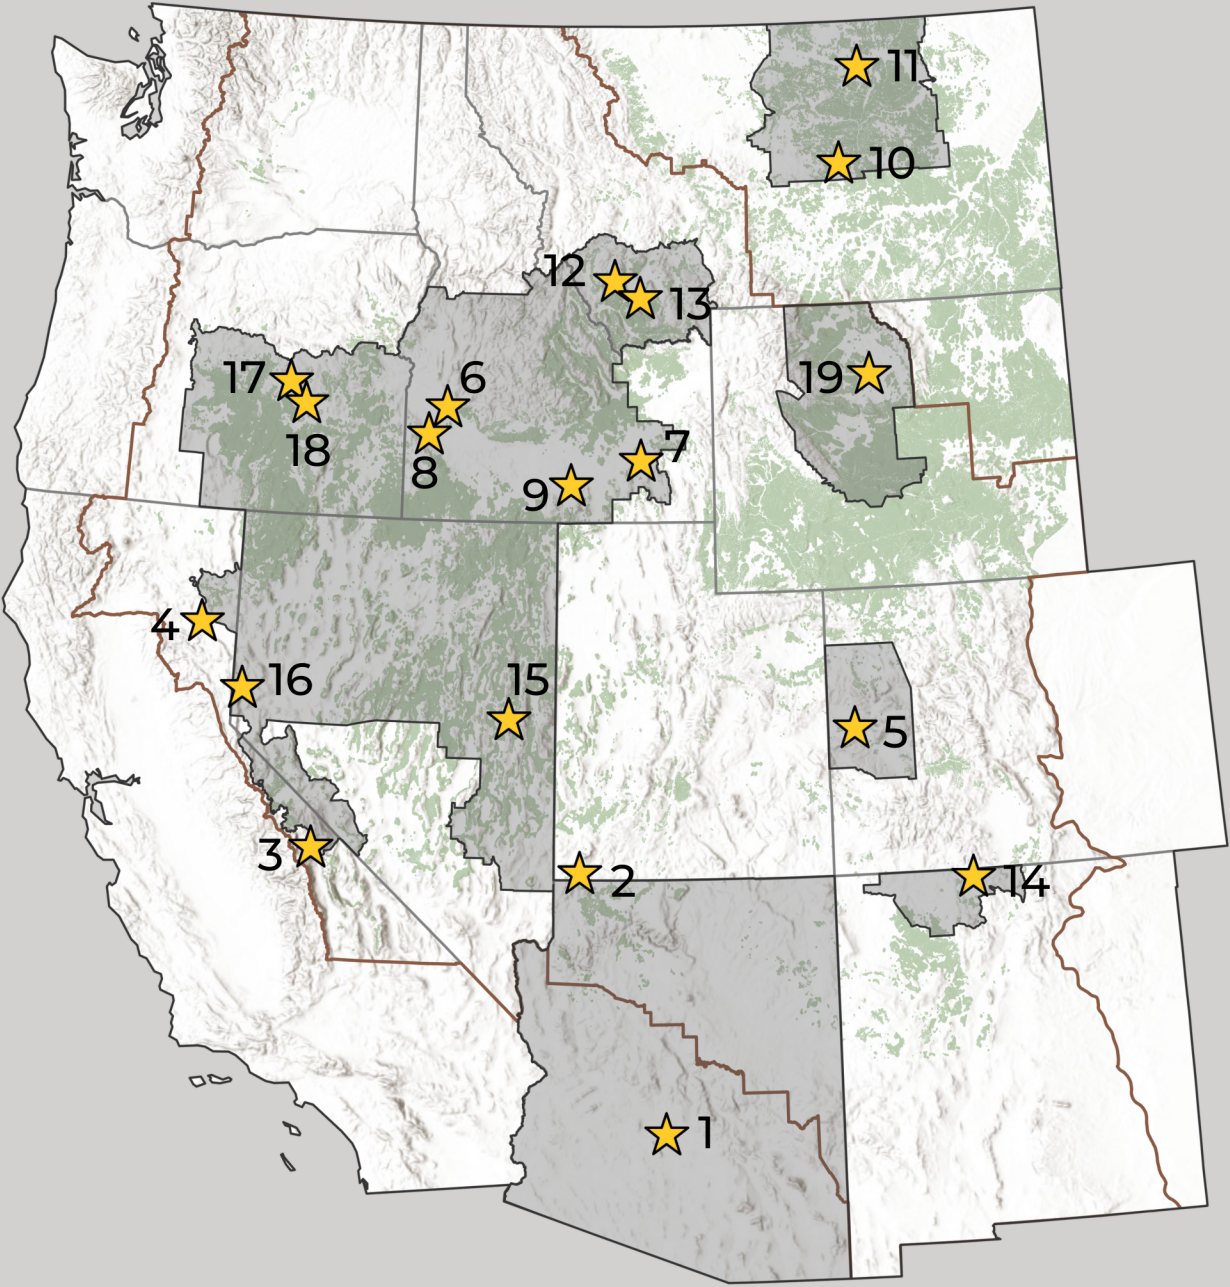

# Sage Capacity Team Positions

1. AZ - Arizona BLM Partnership Coordinator - Phoenix, AZ
2. AZ - Arizona Strip Coordinating Wildlife Biologist - St. George, UT
3. CA - Bi-State Local Area Working Group Coordinator - Bishop, CA
4. CA - Buffalo-Skedaddle Sage Grouse Working Group Project Coordinator - Susanville, CA
5. CO - Northwest Colorado Sagebrush Partnership Coordinator - Grand Junction, CO
6. ID - Bruneau-Owyhee Sage Grouse Habitat (BOSH) Project Outreach Coordinator - Boise, ID
7. ID - Outcome-based Grazing Authorization Coordinator - Pocatello, ID
8. ID - Idaho Rangeland Conservation Partnership (IRCP) Coordinator - Murphy, ID
9. ID - Sage Grouse Initiative Range and Wildlife Conservationist - Burley, ID
10. MT - Big Game Habitat Improvement Project Coordinator - Winnett, MT
11. MT - IRA Restoration Landscape Coordinator - Malta, MT
12. MT - Southwest Montana Sagebrush Partnership Coordinator - Dillon, MT
13. MT - Southwest Montana Sagebrush Partnership Invasive Annual Grass Coordinator - Dillon, MT
14. NM - New Mexico's Coordinating Wildlife Biologist - Chama, NM
15. NV - Bristlecone Project Coordinator - Ely, NV
16. NV - Results Oriented Grazing for Ecological Resilience (ROGER) Facilitator - Reno, NV
17. OR - Burns & Lakeview Oregon Local Implementation Team Coordinator - Hines, OR
18. OR - Oregon's Sage-grouse Local Implementation Teams Coordinator - Hines, OR
19. WY - Wind River/Bighorn Basin District Invasive Annual Grass Coordinator - Worland, WY

Location of Sage Capacity Team Member

Sagebrush Ecosystem Extent

IWJV Boundary Line